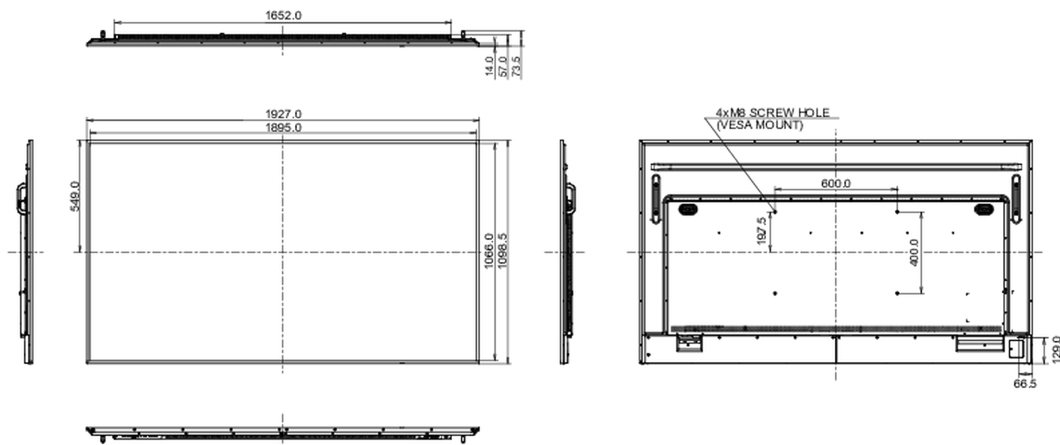

Box dimensions W x H x D	2123 x 1247 x 225mm
Weight (without box)	49kg
Weight (with box)	64kg
EAN code	4948570123605

10 EU ENERGY EFFICIENCY LABEL

Energy efficiency class (Regulation (EU) 2017/1369)	E
Visible screen diagonal	217cm; 85.6"; (86" segment)
ON mode power consumption	159W
Power in OFF Mode	0.3W off mode