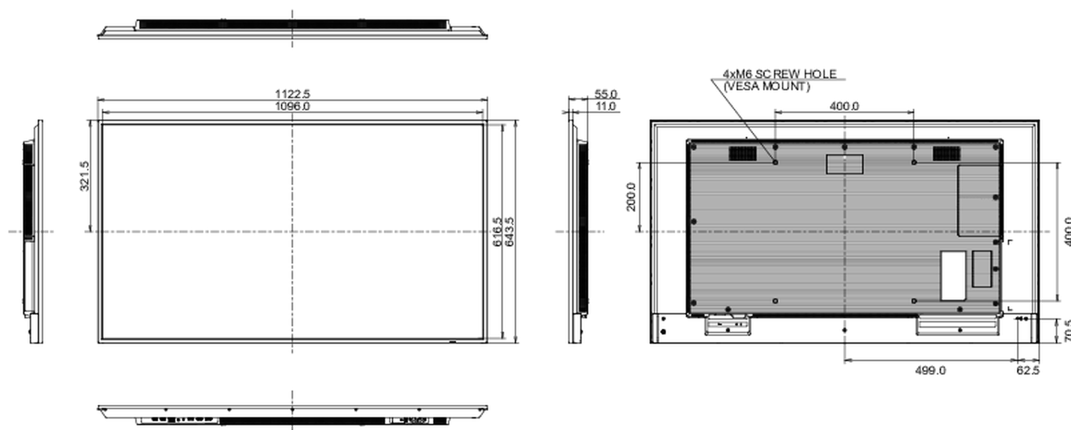

Box dimensions W x H x D	1370 x 850 x 156mm
Weight (without box)	11.3kg
Weight (with box)	14.85kg
EAN code	4948570123568

10 EU ENERGY EFFICIENCY LABEL

Energy efficiency class (Regulation (EU) 2017/1369)	E
Visible screen diagonal	125.7cm; 50"; (50" segment)
ON mode power consumption	65W
Power in OFF Mode	0.3W off mode