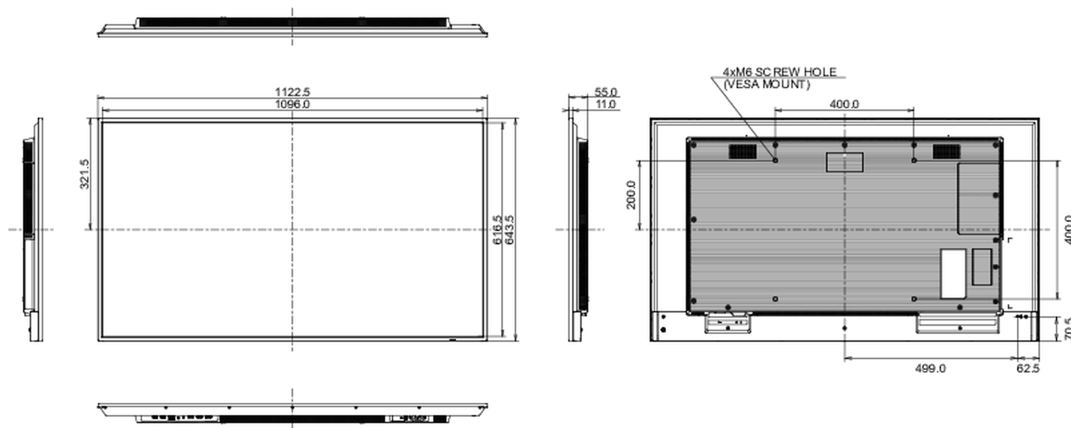

Box dimensions W x H x D	1370 x 850 x 156mm
Weight (without box)	11.3kg
Weight (with box)	14.85kg
EAN code	4948570123568

10 EU ENERGY EFFICIENCY LABEL

Energy efficiency class (Regulation (EU) 2017/1369)	E
Visible screen diagonal	125.7cm; 50"; (50" segment)
ON mode power consumption	65W
Power in OFF Mode	0.3W off mode