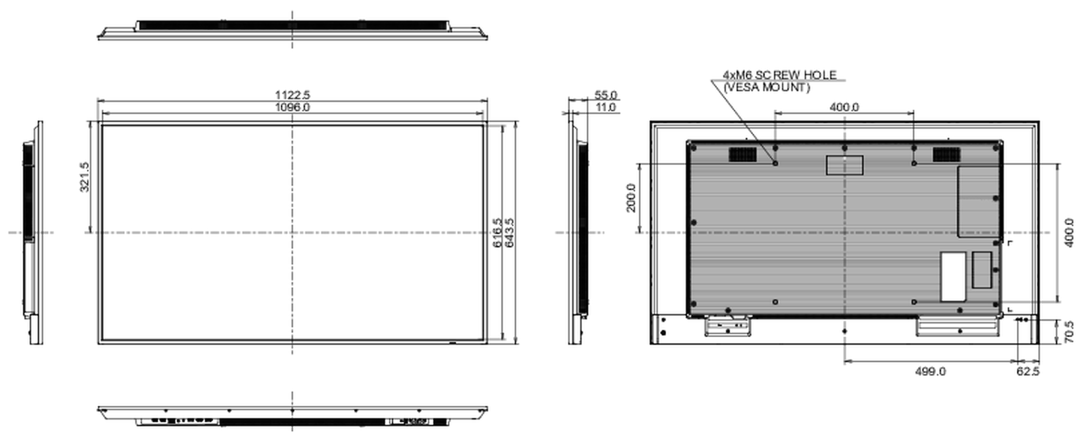

Box dimensions W x H x D	1370 x 850 x 156mm
Weight (without box)	11.3kg
Weight (with box)	14.85kg
EAN code	4948570123568

10 EU ENERGY EFFICIENCY LABEL

Visible screen diagonal	125.7cm; 50"; (50" segment)
ON mode power consumption	65W
Power in OFF Mode	0.3W off mode