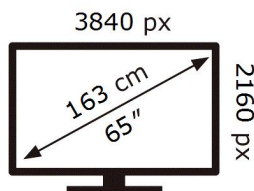

ENERG ⚡

SAMSUNG

GU65DU7179U

110 kWh/1000h

ABCDEF **G**

HDR

169 kWh/1000h

2019/2013