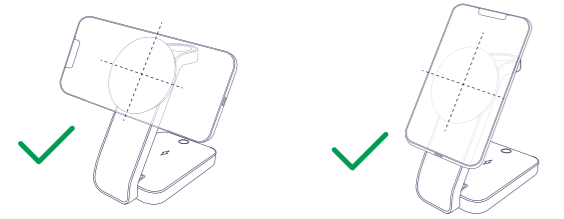

5.

• clever you

Trust.

VIRO
USER GUIDE
 3-in-1 Wireless charge stand

FAQ

WWW.TRUST.COM/25464/FAQ
 Trust International BV - Laan van Barcelona 600 - 3317DD, Dordrecht, The Netherlands
 ©2024 Trust All rights reserved.