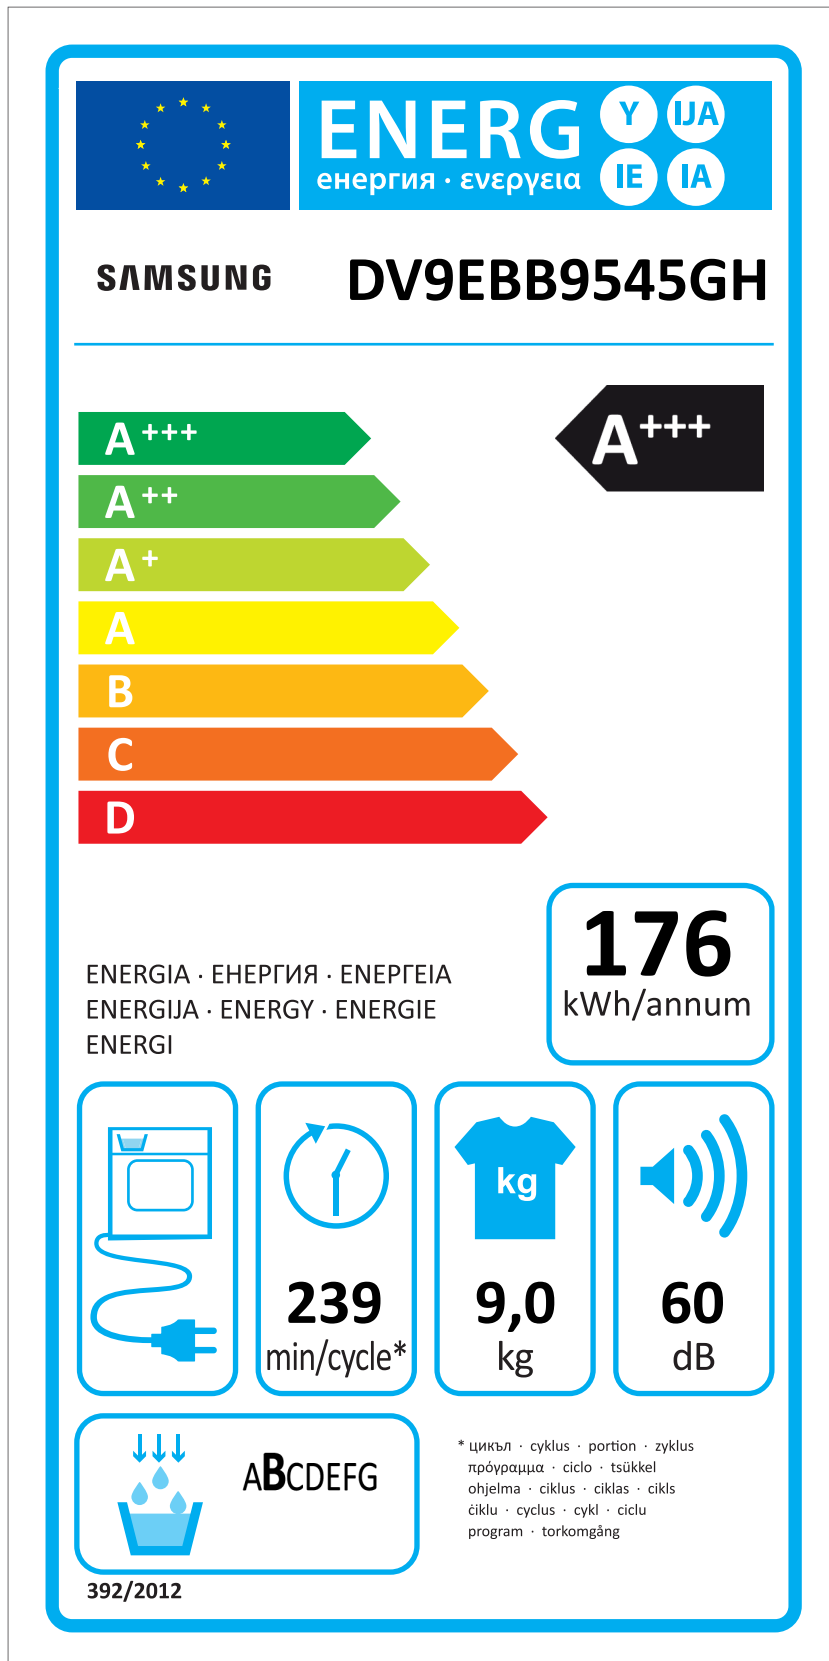

ERP LABEL ENERGY (DRYER CONDENSER TYPE)

CODE : DC68-03225C
Size : 110 x 220 (mm)
Material : ART