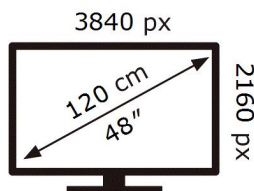

ENERG

SAMSUNG

QE48S90DAE

66 kWh/1000h

ABCDEF **G**

103 kWh/1000h

2019/2013