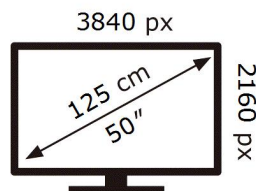

ENERG

SAMSUNG

UE50DU8570U

70 kWh/1000h

ABCDEF **G**

HDR

110 kWh/1000h

2019/2013