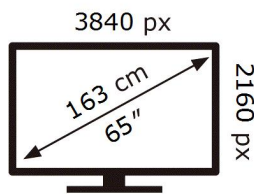

**ENERG**

**SAMSUNG**

UE65DU8570U

**107** kWh/1000h

ABCDEF **G**

**164** kWh/1000h

2019/2013