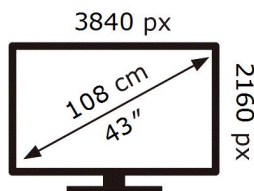

ENERG 

SAMSUNG

BE43D-H

53 kWh/1000h

ABCDEF **G**

104 kWh/1000h

2019/2013