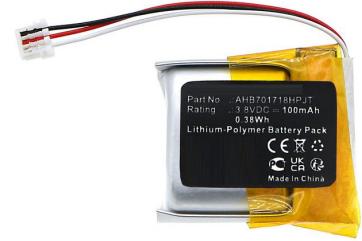

MPN: MBXWHS-BA270

Battery for Jabra Wireless Headset 3.8V 100mAh 0.38Wh 1S1P Engage 65 convertible, Engage 75 convertible

CoreParts offer a one-stop shop for all rechargeable batteries for all kinds of devices from different brands. Our wide assortment consists of more than 14K part no. All our batteries are designed and produced by High end certified manufacturers.

All our batteries are linked with the right models, so it is easy to find the right batteries for your device through our product guide.

Specifications

Package dimensions	Depth (package,cm)	0.6 cm
	Gross Weight (Package, kg)	0.028 kg
	Height (package,cm)	1.45 cm
	Width (package,cm)	1.72 cm
Product dimensions	Net Weight (Product, kg)	0.003 kg
	Product Depth	0.6 cm
	Product Height	1.45 cm
	Product Width	1.72 cm
Vendor information	Brand Name	CoreParts
	Warranty	131 Month(s)