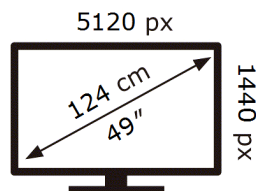

**ENERG** 

Samsung

S49DG950SU

**70** kWh/1000h

ABCDEF **G**

**HDR**

**86** kWh/1000h

2019/2013