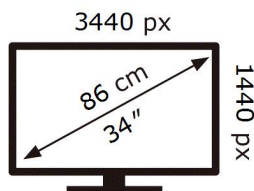

ENERG

SAMSUNG

S34DG850SU

42 kWh/1000h

ABCDEF **G**

HDR

48 kWh/1000h

2019/2013