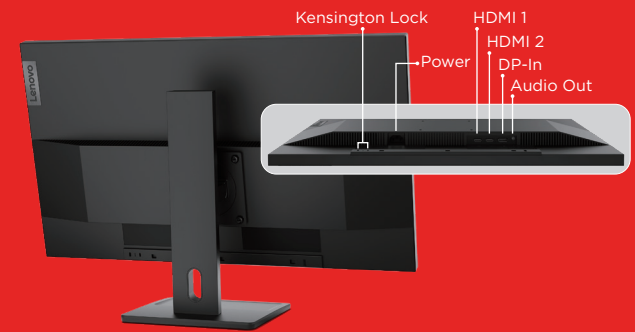

## Powerful performance meets sheer comfort.

Now you can create content and history, with ease.

Whether you are an office worker chasing deadlines or a content creator winning new fans, the ThinkVision E28u-20 is a monitor that will not disappoint you. This brilliant monitor with its 3-side near-edgeless bezel design, offers powerful performance while keeping you as comfortable as possible. Its 28-inch UHD monitor, with In-Plane Switching (IPS) panel, allows you to create picture-perfect content, while its 99% sRGB & 90% DCI-P3 rating means it reproduces details in superb true-to-life colors. In addition, this Eyesafe certified display with Natural Low Blue Light technology protects your eyes by reducing harmful blue light emission, in the meanwhile ensuring better performance without color distortion. The ThinkVision E28u-20 Monitor comes with a full-function, sleek LTPS (Lift, Tilt, Pivot, Swivel\*) stand, and a 100 x 100 mm VESA mount. This enables you to set it up exactly as per your need, and gives you excellent ergonomics for a fatigue-free experience. When it comes to connectivity, it has two HDMI 2.0 ports and a DP 1.4 port too, to enable you to switch easily between multiple devices. The monitor also comes with built-in speakers and an audio out jack. ThinkVision E28u-20 - A monitor that believes you should stay comfortable while conquering the world.

#### Crafted for comfort and convenience

For a customized and easy work set-up, the ThinkVision E28u-20 Monitor offers you two HDMI 2.0 ports and a DP 1.4 port, so you can switch quickly between multiple devices. The monitor comes with built-in speakers as well as an audio out jack for excellent audio experience. And the 100 x 100 mm VESA mount at the monitor's rear enables you to easily attach your ThinkCenter Tiny/Nano via a specially designed bracket, enabling you to make optimum use of desk space.