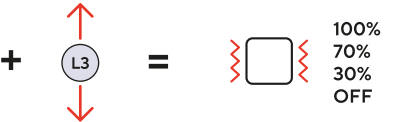

6.

|         |
|---------|
| TURBO ✓ |
| X       |
| A       |
| B       |
| Y       |
| L       |
| R       |
| LZ      |
| RZ      |

7.

8.

• CLEVER GAMING

GAMINGXTrust.

MUTA  
**USER GUIDE**  
 WIRELESS CONTROLLER