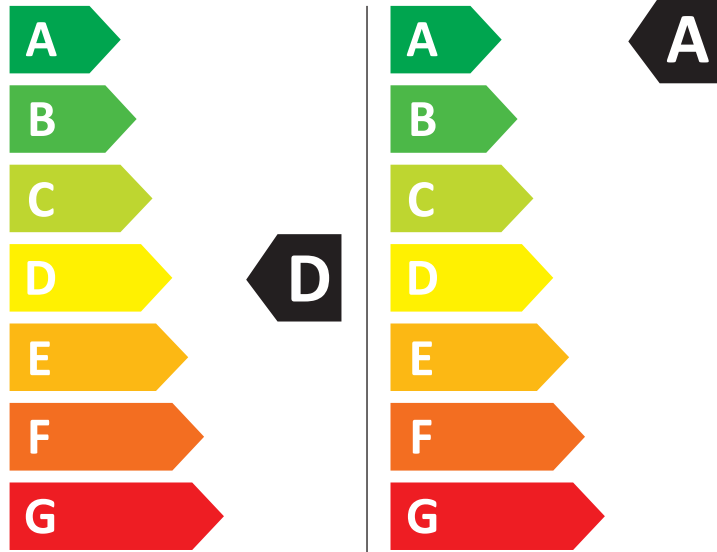

ENERG

SAMSUNG

WD11DG6B85BK

308 kWh/100

48 kWh/100

6,0 kg 11,0 kg

90 L 54 L

7:32 4:00

ABCDEFG

72 dB ABCD

2019/2014

Size: W 102 x H 198 mm

Material : ART

Release paper: Pale blue-green Glassine