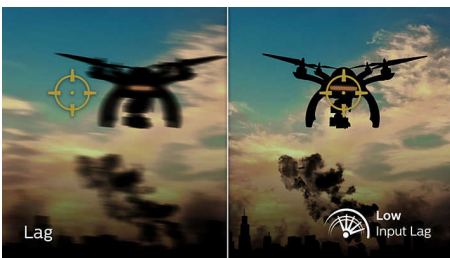

Immersive visuals

- High Dynamic Range (HDR) for more lifelike colourful visuals
- SmartContrast for rich black details
- Curved display design for a more immersive experience

PHILIPS

Highlights

180 Hz Gaming

You play intense, competitive gaming. You demand display with lag-free, ultra-smooth images. This display redraws the screen image up to 180 times per second, effectively faster than a standard display. A lower frame rate can make enemies appear to jump from spot to spot on the screen, making them difficult targets to hit. With a 180 Hz frame rate, you get those critical missing images on the screen which show enemy movement in ultra-smooth motion so you can easily target enemies. With ultra-low input lag and no screen tearing, this Philips display is your perfect gaming partner.

Low input lag

Input lag is the amount of time that elapses between performing an action with connected devices and seeing the result on screen. Low input lag reduces the time delay between entering a command from your devices to monitor, greatly improving play on twitch-sensitive video games, particularly important for playing fast-paced, competitive games.