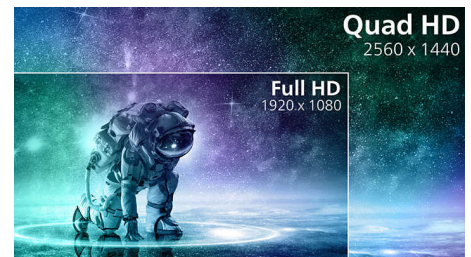

CrystalClear images

These Philips screens deliver Crystal Clear, Quad HD 2560 x 1440 or 2560 x 1080 pixel images. Utilising high-performance panels with a high-density pixel count, enabled by high bandwidth sources like USB-C, Displayport and HDMI, these new displays will make your images and graphics come alive. Whether you are a demanding professional who requires extremely detailed information for CAD-CAM solutions and uses 3D graphic applications, or a financial wizard working on huge spreadsheets, Philips displays will give you Crystal Clear images.