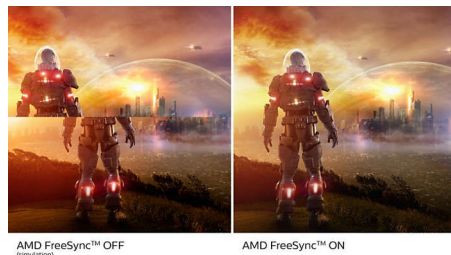

AMD FreeSync™ Premium

Gaming shouldn't be a choice between choppy gameplay or broken frames. AMD FreeSync™ Premium equips serious gamers with a fluid, tear-free gameplay experience at peak performance. There are no compromises, game confidently with a high refresh rate, low framerate compensation and low latency.