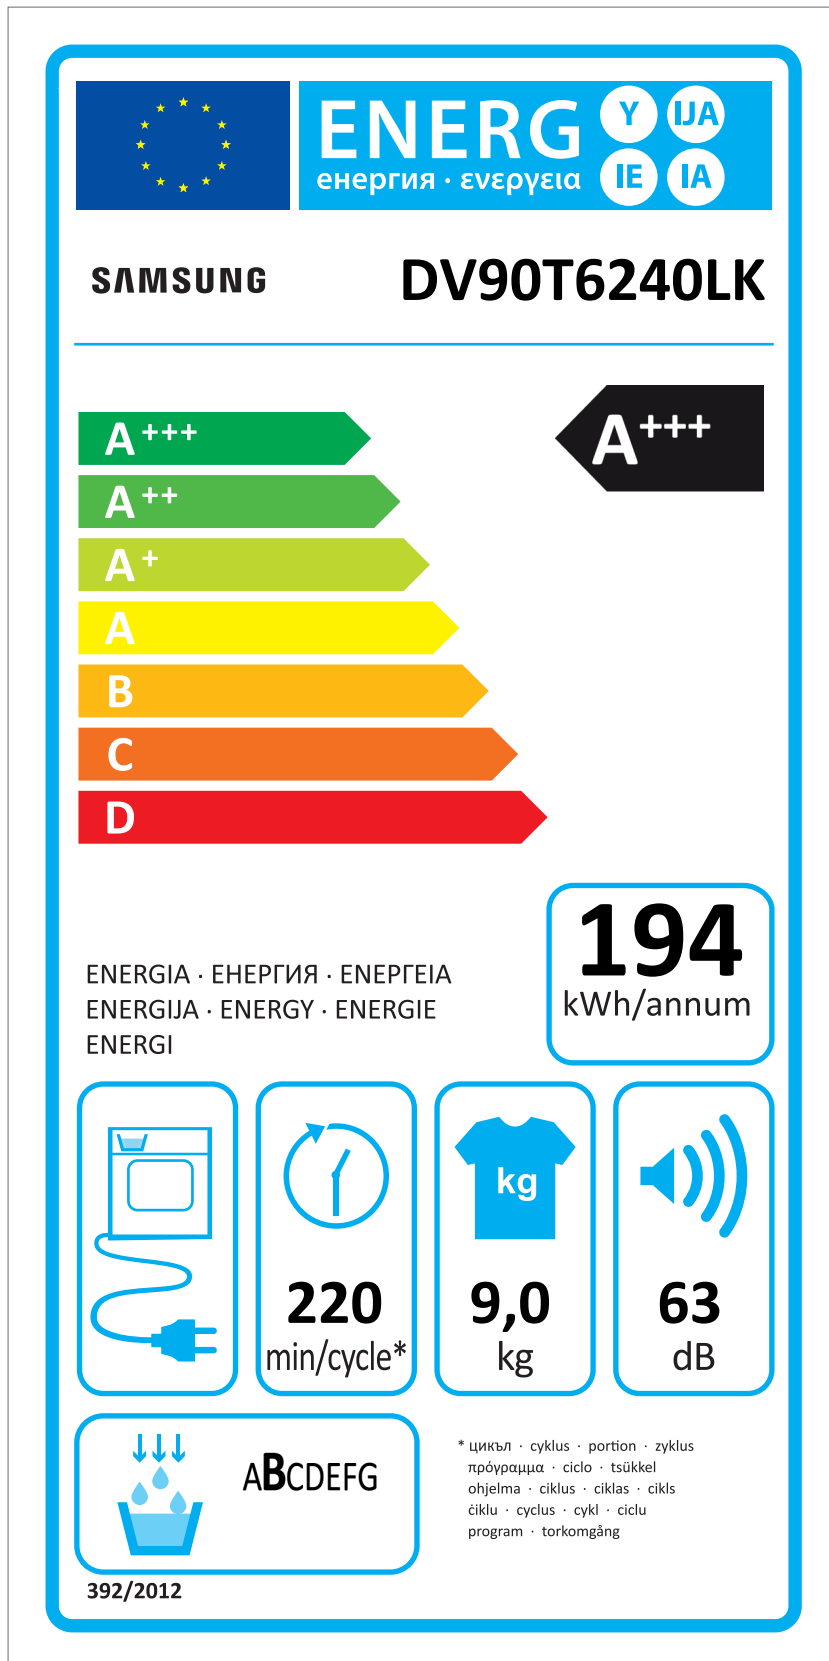

# ERP LABEL ENERGY (DRYER CONDENSER TYPE)

CODE : DC68-03225C  
Size : 110 x 220 (mm)  
Material : ART