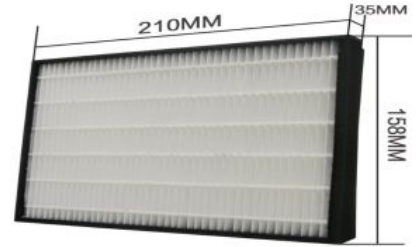

MPN: CPPF00020

Projector filter for Panasonic, ET-SFR330, Set

CoreParts offer a wide range of good Quality Projector Filters for competitive prices, all manufactured by high quality, certified and trusted suppliers.

- High Quality
- Tested and certified
- Matching Performance
- Reliable with 12 months Warranty

Specifications

Vendor information

Brand Name	CoreParts
Warranty	1 Year(s)