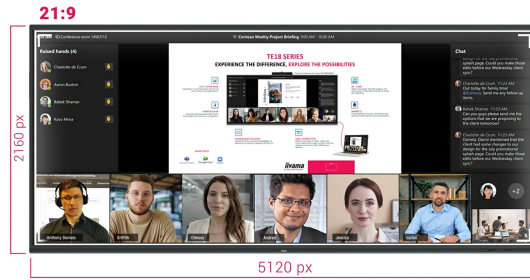

IFP INTERACTIVE DISPLAYS

INFORMATION

92” Ultra-wide Interactive 5K UHD display with 21:9 panoramic view

- The TE9218UWI-B1AG is a revolutionary 92" 5K UHD Interactive Touchscreen that brings a new level of collaboration and engagement to your workspace. Boasting cutting-edge technology and a host of impressive features and functionalities, this interactive display is designed to transform the way you work, communicate, and share ideas. Whether it's for boardrooms, classrooms, or collaborative meeting spaces, this 92" 21:9 Ultra-Wide interactive touchscreen is the ultimate tool to foster creativity, productivity, and seamless communication.

Microsoft Teams Front Row

Take your collaboration to the next level with your preferred integration of Microsoft Teams Front Row. This feature allows you to seamlessly host or join virtual meetings and video conferences using the interactive touchscreen as your central communication hub.

21:9 Ultra-Wide Screen

With an ultra-wide aspect ratio, this interactive touchscreen provides an expansive canvas to accommodate multiple content windows side-by-side, enhancing multitasking capabilities. The 21:9 Ultra Wide format is also the perfect optimisation for Microsoft Teams Front Row delivering an exceptional experience and meeting room equity for all attendees.

5K - 11 Mega Pixels

Experience stunning visuals with the 5K UHD resolution, offering crisp and clear images for a truly immersive viewing experience.

PURETOUCH-IR+

The state-of-the-art PureTouch-IR+ technology ensures accurate and precise touch responses, enabling effortless interaction and annotation.