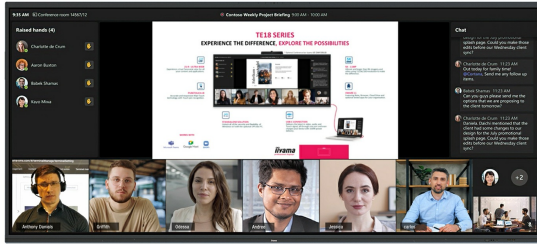

IFP INTERACTIVE DISPLAYS

INFORMATION

92” Ultra-wide Interactive 5K UHD display with 21:9 panoramic view

- The TE9218UWI-B1AG is a revolutionary 92" 5K UHD Interactive Touchscreen that brings a new level of collaboration and engagement to your workspace. Boasting cutting-edge technology and a host of impressive features and functionalities, this interactive display is designed to transform the way you work, communicate, and share ideas. Whether it's for boardrooms, classrooms, or collaborative meeting spaces, this 92" 21:9 Ultra-Wide interactive touchscreen is the ultimate tool to foster creativity, productivity, and seamless communication.

Microsoft Teams Front Row

Take your collaboration to the next level with your preferred integration of Microsoft Teams Front Row. This feature allows you to seamlessly host or join virtual meetings and video conferences using the interactive touchscreen as your central communication hub.

21:9 Ultra-Wide Screen

With an ultra-wide aspect ratio, this interactive touchscreen provides an expansive canvas to accommodate multiple content windows side-by-side, enhancing multitasking capabilities. The 21:9 Ultra Wide format is also the perfect optimisation for Microsoft Teams Front Row delivering an exceptional experience and meeting room equity for all attendees.

5K - 11 Mega Pixels

Experience stunning visuals with the 5K UHD resolution, offering crisp and clear images for a truly immersive viewing experience.

PURETOUCH-IR+

The state-of-the-art PureTouch-IR+ technology ensures accurate and precise touch responses, enabling effortless interaction and annotation.