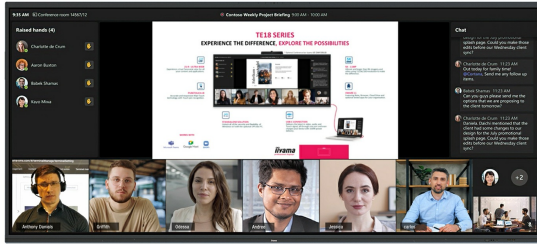

IFP INTERACTIVE DISPLAYS

INFORMATION

92" Ultra-wide Interactive 5K UHD display with 21:9 panoramic view

- The TE9218UWI-B1AG is a revolutionary 92" 5K UHD Interactive Touchscreen that brings a new level of collaboration and engagement to your workspace. Boasting cutting-edge technology and a host of impressive features and functionalities, this interactive display is designed to transform the way you work, communicate, and share ideas. Whether it's for boardrooms, classrooms, or collaborative meeting spaces, this 92" 21:9 Ultra-Wide interactive touchscreen is the ultimate tool to foster creativity, productivity, and seamless communication.

Microsoft Teams Front Row

Take your collaboration to the next level with your preferred integration of Microsoft Teams Front Row. This feature allows you to seamlessly host or join virtual meetings and video conferences using the interactive touchscreen as your central communication hub.

21:9 Ultra-Wide Screen

With an ultra-wide aspect ratio, this interactive touchscreen provides an expansive canvas to accommodate multiple content windows side-by-side, enhancing multitasking capabilities. The 21:9 Ultra Wide format is also the perfect optimisation for Microsoft Teams Front Row delivering an exceptional experience and meeting room equity for all attendees.

5K - 11 Mega Pixels

Experience stunning visuals with the 5K UHD resolution, offering crisp and clear images for a truly immersive viewing experience.

PURETOUCH-IR+

The state-of-the-art PureTouch-IR+ technology ensures accurate and precise touch responses, enabling effortless interaction and annotation.