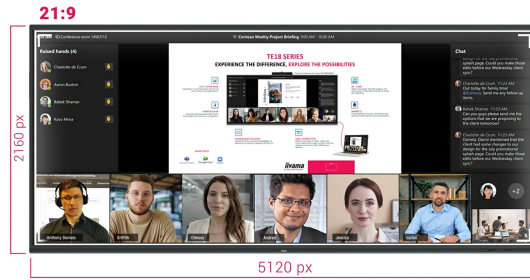

IFP INTERACTIVE DISPLAYS

INFORMATION

92" Ultra-wide Interactive 5K UHD display with 21:9 panoramic view

- The TE9218UWI-B1AG is a revolutionary 92" 5K UHD Interactive Touchscreen that brings a new level of collaboration and engagement to your workspace. Boasting cutting-edge technology and a host of impressive features and functionalities, this interactive display is designed to transform the way you work, communicate, and share ideas. Whether it's for boardrooms, classrooms, or collaborative meeting spaces, this 92" 21:9 Ultra-Wide interactive touchscreen is the ultimate tool to foster creativity, productivity, and seamless communication.

Microsoft Teams Front Row

Take your collaboration to the next level with your preferred integration of Microsoft Teams Front Row. This feature allows you to seamlessly host or join virtual meetings and video conferences using the interactive touchscreen as your central communication hub.

21:9 Ultra-Wide Screen

With an ultra-wide aspect ratio, this interactive touchscreen provides an expansive canvas to accommodate multiple content windows side-by-side, enhancing multitasking capabilities. The 21:9 Ultra Wide format is also the perfect optimisation for Microsoft Teams Front Row delivering an exceptional experience and meeting room equity for all attendees.

5K - 11 Mega Pixels

Experience stunning visuals with the 5K UHD resolution, offering crisp and clear images for a truly immersive viewing experience.

PURETOUCH-IR+

The state-of-the-art PureTouch-IR+ technology ensures accurate and precise touch responses, enabling effortless interaction and annotation.