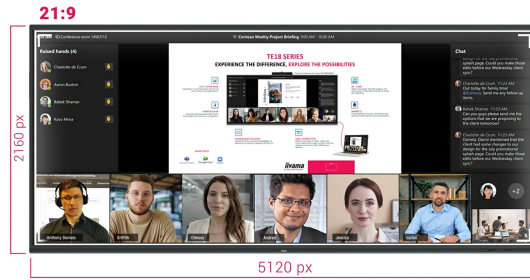

IFP INTERACTIVE DISPLAYS

INFORMATION

**92” Ultra-wide Interactive 5K UHD display with 21:9 panoramic view**

- The TE9218UWI-B1AG is a revolutionary 92" 5K UHD Interactive Touchscreen that brings a new level of collaboration and engagement to your workspace. Boasting cutting-edge technology and a host of impressive features and functionalities, this interactive display is designed to transform the way you work, communicate, and share ideas. Whether it's for boardrooms, classrooms, or collaborative meeting spaces, this 92" 21:9 Ultra-Wide interactive touchscreen is the ultimate tool to foster creativity, productivity, and seamless communication.

## Microsoft Teams Front Row

Take your collaboration to the next level with your preferred integration of Microsoft Teams Front Row. This feature allows you to seamlessly host or join virtual meetings and video conferences using the interactive touchscreen as your central communication hub.

## 21:9 Ultra-Wide Screen

With an ultra-wide aspect ratio, this interactive touchscreen provides an expansive canvas to accommodate multiple content windows side-by-side, enhancing multitasking capabilities. The 21:9 Ultra Wide format is also the perfect optimisation for Microsoft Teams Front Row delivering an exceptional experience and meeting room equity for all attendees.

## 5K - 11 Mega Pixels

Experience stunning visuals with the 5K UHD resolution, offering crisp and clear images for a truly immersive viewing experience.