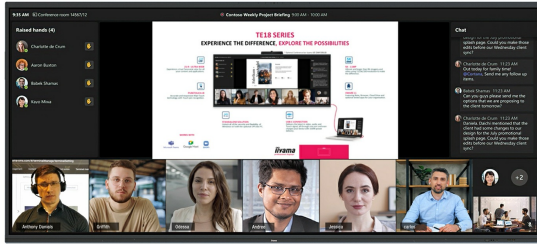

IFP INTERACTIVE DISPLAYS

INFORMATION

**92” Ultra-wide Interactive 5K UHD display with 21:9 panoramic view**

- The TE9218UWI-B1AG is a revolutionary 92" 5K UHD Interactive Touchscreen that brings a new level of collaboration and engagement to your workspace. Boasting cutting-edge technology and a host of impressive features and functionalities, this interactive display is designed to transform the way you work, communicate, and share ideas. Whether it's for boardrooms, classrooms, or collaborative meeting spaces, this 92" 21:9 Ultra-Wide interactive touchscreen is the ultimate tool to foster creativity, productivity, and seamless communication.

## Microsoft Teams Front Row

Take your collaboration to the next level with your preferred integration of Microsoft Teams Front Row. This feature allows you to seamlessly host or join virtual meetings and video conferences using the interactive touchscreen as your central communication hub.

## 21:9 Ultra-Wide Screen

With an ultra-wide aspect ratio, this interactive touchscreen provides an expansive canvas to accommodate multiple content windows side-by-side, enhancing multitasking capabilities. The 21:9 Ultra Wide format is also the perfect optimisation for Microsoft Teams Front Row delivering an exceptional experience and meeting room equity for all attendees.

## 5K - 11 Mega Pixels

Experience stunning visuals with the 5K UHD resolution, offering crisp and clear images for a truly immersive viewing experience.