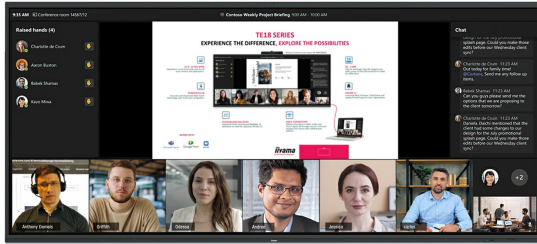

IFP INTERACTIVE DISPLAYS

INFORMATION

92” Ultra-wide Interactive 5K UHD display with 21:9 panoramic view

- The TE9218UWI-B1AG is a revolutionary 92" 5K UHD Interactive Touchscreen that brings a new level of collaboration and engagement to your workspace. Boasting cutting-edge technology and a host of impressive features and functionalities, this interactive display is designed to transform the way you work, communicate, and share ideas. Whether it's for boardrooms, classrooms, or collaborative meeting spaces, this 92" 21:9 Ultra-Wide interactive touchscreen is the ultimate tool to foster creativity, productivity, and seamless communication.

Microsoft Teams Front Row

Take your collaboration to the next level with your preferred integration of Microsoft Teams Front Row. This feature allows you to seamlessly host or join virtual meetings and video conferences using the interactive touchscreen as your central communication hub.

21:9 Ultra-Wide Screen

With an ultra-wide aspect ratio, this interactive touchscreen provides an expansive canvas to accommodate multiple content windows side-by-side, enhancing multitasking capabilities. The 21:9 Ultra Wide format is also the perfect optimisation for Microsoft Teams Front Row delivering an exceptional experience and meeting room equity for all attendees.

5K - 11 Mega Pixels

Experience stunning visuals with the 5K UHD resolution, offering crisp and clear images for a truly immersive viewing experience.

PURETOUCH-IR+

The state-of-the-art PureTouch-IR+ technology ensures accurate and precise touch responses, enabling effortless interaction and annotation.