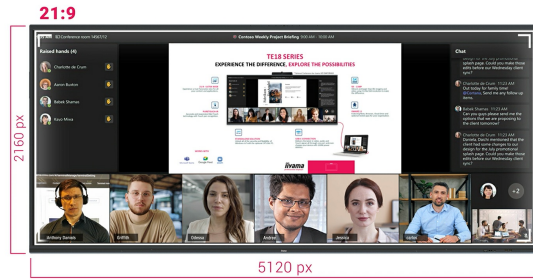

IFP INTERACTIVE DISPLAYS

INFORMATION

92” Ultra-wide Interactive 5K UHD display with 21:9 panoramic view

- The TE9218UWI-B1AG is a revolutionary 92" 5K UHD Interactive Touchscreen that brings a new level of collaboration and engagement to your workspace. Boasting cutting-edge technology and a host of impressive features and functionalities, this interactive display is designed to transform the way you work, communicate, and share ideas. Whether it's for boardrooms, classrooms, or collaborative meeting spaces, this 92" 21:9 Ultra-Wide interactive touchscreen is the ultimate tool to foster creativity, productivity, and seamless communication.

Microsoft Teams Front Row

Take your collaboration to the next level with your preferred integration of Microsoft Teams Front Row. This feature allows you to seamlessly host or join virtual meetings and video conferences using the interactive touchscreen as your central communication hub.

21:9 Ultra-Wide Screen

With an ultra-wide aspect ratio, this interactive touchscreen provides an expansive canvas to accommodate multiple content windows side-by-side, enhancing multitasking capabilities. The 21:9 Ultra Wide format is also the perfect optimisation for Microsoft Teams Front Row delivering an exceptional experience and meeting room equity for all attendees.

5K - 11 Mega Pixels

Experience stunning visuals with the 5K UHD resolution, offering crisp and clear images for a truly immersive viewing experience.

PURETOUCH-IR+

The state-of-the-art PureTouch-IR+ technology ensures accurate and precise touch responses, enabling effortless interaction and annotation.