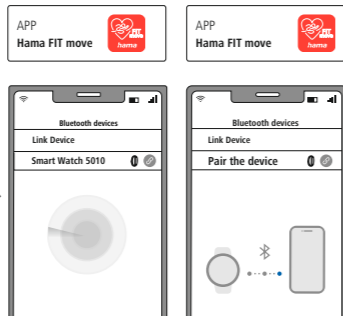

hama

Hama GmbH & Co KG
86652 Monheim / Germany

Service & Support

support.hama.com

+49 9091 502-0

D

GB

support.hama.com

00178616

00178617

→ Downloads

<https://support.hama.com>