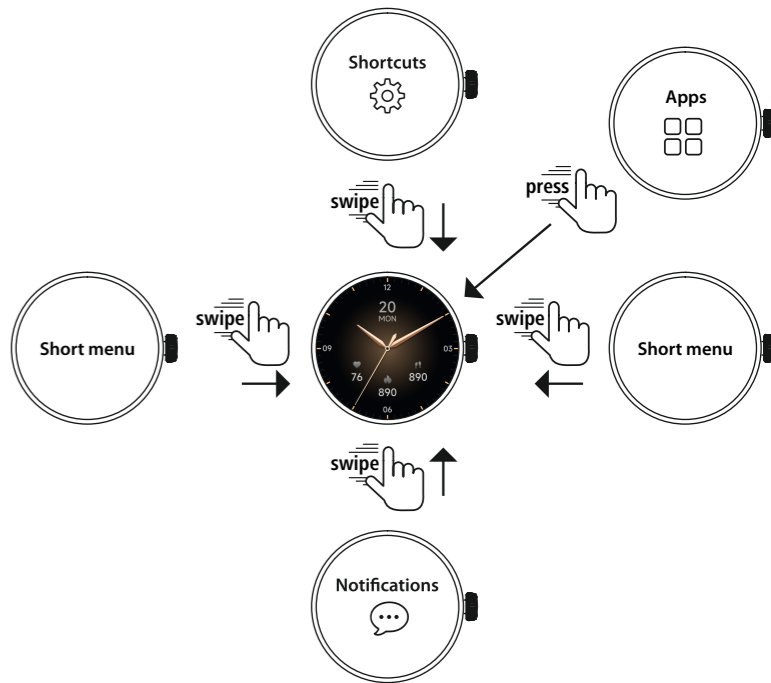

The Bluetooth® word mark and logos are registered trademarks owned by the Bluetooth SIG, Inc. and any use of such marks by Hama GmbH & Co KG is under license. Other trademarks and trade names are those of their respective owners.

All listed brands are trademarks of the corresponding companies. Errors and omissions excepted, and subject to technical changes. Our general terms of delivery and payment are applied.

00178616_17/10.24