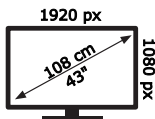

# ENERG

**SALORA**

**43XFA5400**

**42** kWh/1000h

ABCDEF **G**

**60** kWh/1000h

**50721778**