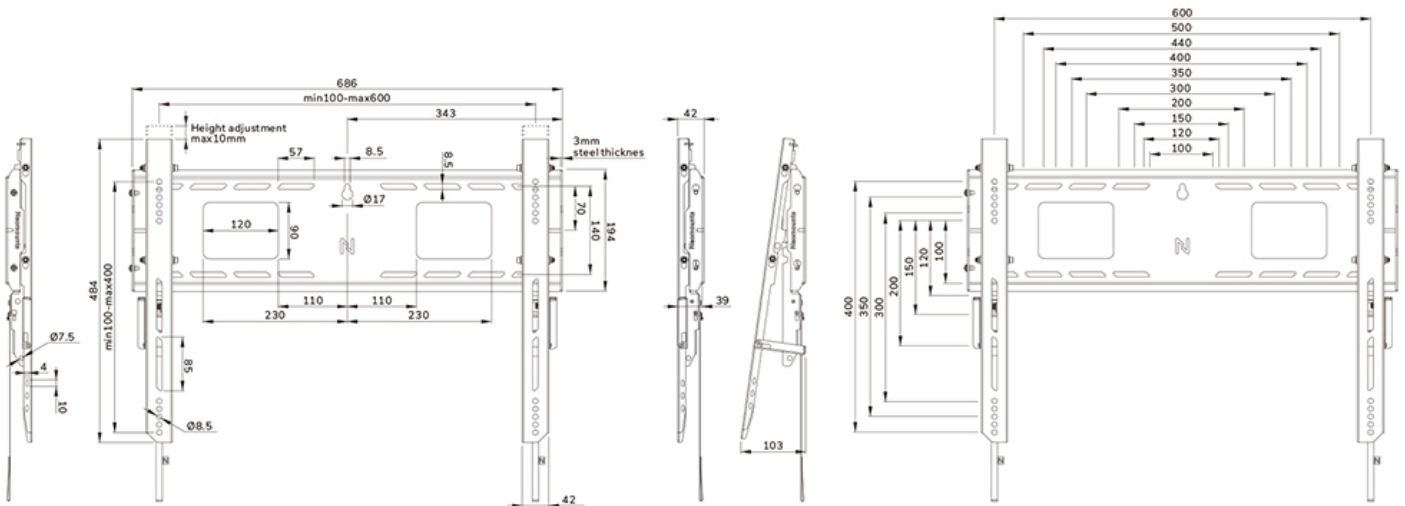

The Neomounts WL30-750BL16 LEVEL is the ultimate solution for securely mounting an interactive or heavy weight display up to 86" with a maximum capacity of 125 kg. This heavy-duty wall mount features a high profile wall plate and is engineered for stability and precision, ensuring your screen is securely mounted even on uneven surfaces. The wall mount is designed to provide the sturdiest and most stable touch screen experience. The brackets of the WL30-750BL16 feature depth adjustable wall supports on the lower brackets for better weight distribution and maximum stability. The mount features individual adjustable brackets (10 mm) for securely adjusting the display height or levelling it.

The LEVEL-750 wall mount has a profile depth of 4,2 cm and is suitable for screens that meet VESA hole pattern 100x100 to 600x400 mm. Its quickly connectable wall plate allows for multiple screen mounting, while a clever kickstand service position provides easy access to cables and connectors. Additionally, the wall plate is designed with specific cut-outs for wall sockets and securing devices and cables. It features various perforated holes for easy tie-wrap cable fixing and provides space for cable storage, ensuring a clean and tidy finishing.

Neomounts

Measuring unit: mm