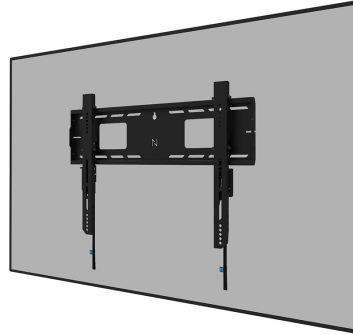

FUNCTIE

Type	Fixed
Height adjustment	1 cm
Lockable	Lockable - Padlock not included
Height	48,4 cm
Width	68,6 cm
Depth	4,2 cm
Adjustment type	Manual

INFORMATION

Series	LEVEL 750
Color	Black
Main material	Steel
Warranty	5 year
Certification	TÜV

Neomounts

Neomounts

Neomounts LEVEL-750 WL30-750BL16 Fixed heavy duty wall mount - 42-86" screen - max 125 kg - VESA 100x100-600x400 - d 4,2 cm - level adjustment - lockable (excl. lock) - TÜV certified - Rapid Install-model with service position - black

The Neomounts WL30-750BL16 LEVEL is the ultimate solution for securely mounting an interactive or heavy weight display up to 86" with a maximum capacity of 125 kg. This heavy-duty wall mount features a high profile wall plate and is engineered for stability and precision, ensuring your screen is securely mounted even on uneven surfaces. The wall mount is designed to provide the sturdiest and most stable touch screen experience. The brackets of the WL30-750BL16 feature depth adjustable wall supports on the lower brackets for better weight distribution and maximum stability. The mount features individual adjustable brackets (10 mm) for securely adjusting the display height or levelling it.

The LEVEL-750 wall mount has a profile depth of 4,2 cm and is suitable for screens that meet VESA hole pattern 100x100 to 600x400 mm. Its quickly connectable wall plate allows for multiple screen mounting, while a clever kickstand service position provides easy access to cables and connectors. Additionally, the wall plate is designed with specific cut-outs for wall sockets and securing devices and cables. It features various perforated holes for easy tie-wrap cable fixing and provides space for cable storage, ensuring a clean and tidy finishing.