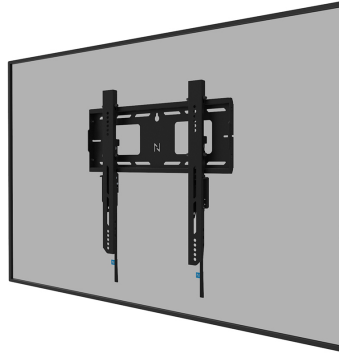

#### FUNCTIE

Type	Fixed
Height adjustment	1 cm
Lockable	Lockable - Padlock not included
Height	48,8 cm
Width	48,6 cm
Depth	4,2 cm
Adjustment type	Manual

Neomounts

Neomounts

**Neomounts LEVEL-750 WL30-750BL14 Fixed heavy duty wall mount - 42-75" screen - max 100 kg - VESA 100x100-400x400 - d 4,2 cm - level adjustment - lockable (excl. lock) - TÜV certified - Rapid Install-model with service position - black**

The Neomounts WL30-750BL14 LEVEL is the ultimate solution for securely mounting an interactive or heavy weight display up to 75" with a maximum capacity of 100 kg. This heavy-duty wall mount features a high profile wall plate and is engineered for stability and precision, ensuring your screen is securely mounted even on uneven surfaces. The wall mount is designed to provide the sturdiest and most stable touch screen experience. The brackets of the WL30-750BL14 feature depth adjustable wall supports on the lower brackets for better weight distribution and maximum stability. The mount features individual adjustable brackets (10 mm) for securely adjusting the display height or levelling it.

The LEVEL-750 wall mount has a profile depth of 4,2 cm and is suitable for screens that meet VESA hole pattern 100x100 to 400x400 mm. Its quickly connectable wall plate allows for multiple screen mounting, while a clever kickstand service position provides easy access to cables and connectors. Additionally, the wall plate is designed with specific cut-outs for wall sockets and securing devices and cables. It features various perforated holes for easy tie-wrap cable fixing and provides space for cable storage, ensuring a clean and tidy finishing.