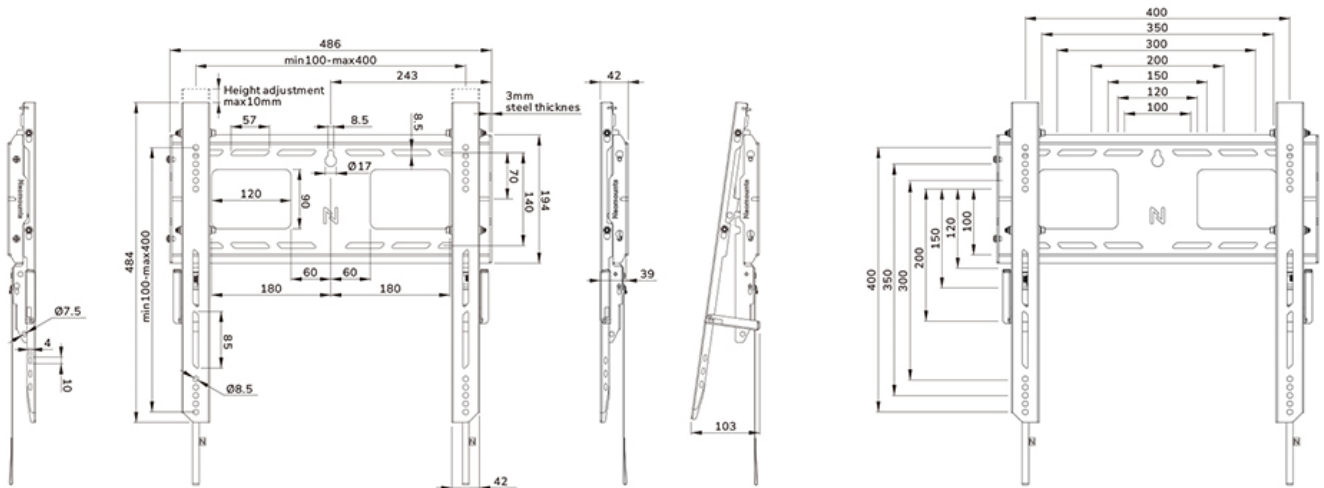

The Neomounts WL30-750BL14 LEVEL is the ultimate solution for securely mounting an interactive or heavy weight display up to 75" with a maximum capacity of 100 kg. This heavy-duty wall mount features a high profile wall plate and is engineered for stability and precision, ensuring your screen is securely mounted even on uneven surfaces. The wall mount is designed to provide the sturdiest and most stable touch screen experience. The brackets of the WL30-750BL14 feature depth adjustable wall supports on the lower brackets for better weight distribution and maximum stability. The mount features individual adjustable brackets (10 mm) for securely adjusting the display height or levelling it.

The LEVEL-750 wall mount has a profile depth of 4,2 cm and is suitable for screens that meet VESA hole pattern 100x100 to 400x400 mm. Its quickly connectable wall plate allows for multiple screen mounting, while a clever kickstand service position provides easy access to cables and connectors. Additionally, the wall plate is designed with specific cut-outs for wall sockets and securing devices and cables. It features various perforated holes for easy tie-wrap cable fixing and provides space for cable storage, ensuring a clean and tidy finishing.

Neomounts

Measuring unit: mm