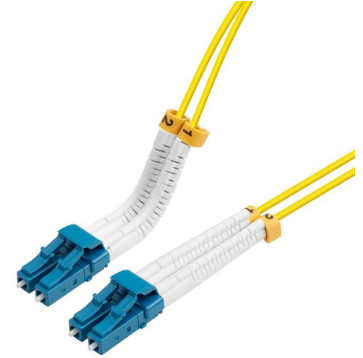

MPN: LVO231408-FLEX

Bendable LC-LC Singlemode fibre cable duplex 3m OS2 LSZH

The Lanview Bendable series is engineered for flexible cable management, able to bend and hold any angle from a straight line to 90 degrees. The boot, shaped around a single stainless-steel wire, is easily adjustable by hand, while the internal wire maintains the set angle or direction.

The design of the boot allows for repositioning at any time or straightening for disconnecting connectors. This adaptability ensures optimal connector placement in challenging conditions, such as tight spaces or high-density environments.

- Designed for Data Centers, Industry and Computer Centers
- LSZH (Low Smoke Zero Halogen) and flame retardant
- Color: Yellow
- Bending radius: 30 mm
- LC/UPC Connector
- Cable Diameter 2.0mm
- Fibre Standard G.652.D

Specifications

Features		
	Cable length	3 m
	Cable type	Duplex
	Cladding diameter	125 µm
	Compressive strength	10
	Connector 1	LC/UPC
	Connector 1 gender	Male
	Connector 2	LC/UPC
	Connector 2 gender	Male
	Connector gender	Male/Male
	Connector polish type	UPC
	Fiber mode structure	Single-mode
	Fibre optic type	OS2
	Full duplex	Yes
	Halogen-free	Yes
	Insertion loss	0.3 dB
	Product colour	Yellow
	REACH compliance	Yes
	Return loss	50 dB
	RoHS compliance	Yes
Operational conditions	Operating temperature (T-T)	-40 - +75 °C
	Storage temperature (T-T)	-40 - +85 °C
Other features	Core / cladding diameter	9/125 µm