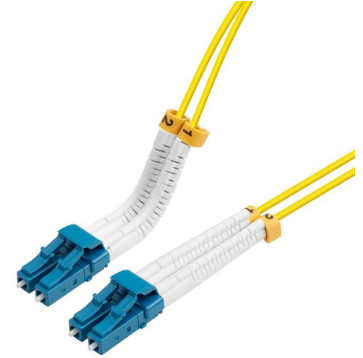

MPN: LVO231406-FLEX

## Bendable LC-LC Singlemode fibre cable duplex 1m OS2 LSZH

The Lanview Bendable series is engineered for flexible cable management, able to bend and sustain any angle from a straight line to 90 degrees. The boot, shaped around a single stainless-steel wire, can be effortlessly positioned by hand, while the internal wire guarantees it retains the chosen angle or direction.

The boot can be reformed at any moment or straightened for disconnecting connectors. This feature allows for optimal installation of the connector in specialized scenarios, including areas with tight constraints or in high-density settings.

## Specifications

Features		
	<b>Cable length</b>	1 m
	<b>Cable type</b>	Duplex
	<b>Cladding diameter</b>	125 µm
	<b>Compressive strength</b>	10
	<b>Connector 1</b>	LC/UPC
	<b>Connector 1 gender</b>	Male
	<b>Connector 2</b>	LC/UPC
	<b>Connector 2 gender</b>	Male
	<b>Connector gender</b>	Male/Male
	<b>Connector polish type</b>	UPC
	<b>Fiber mode structure</b>	Single-mode
	<b>Fibre optic type</b>	OS2
	<b>Full duplex</b>	Yes
	<b>Halogen-free</b>	Yes
	<b>Insertion loss</b>	0.3 dB
	<b>Jacket material</b>	Low smoke zero halogen (LSZH)
	<b>Plug and Play</b>	Yes
	<b>Product colour</b>	Yellow
	<b>REACH compliance</b>	Yes
	<b>Return loss</b>	50 dB
	<b>RoHS compliance</b>	Yes
<b>Operational conditions</b>	<b>Operating temperature (T-T)</b>	-40 - +75 °C
	<b>Storage temperature (T-T)</b>	-40 - +85 °C