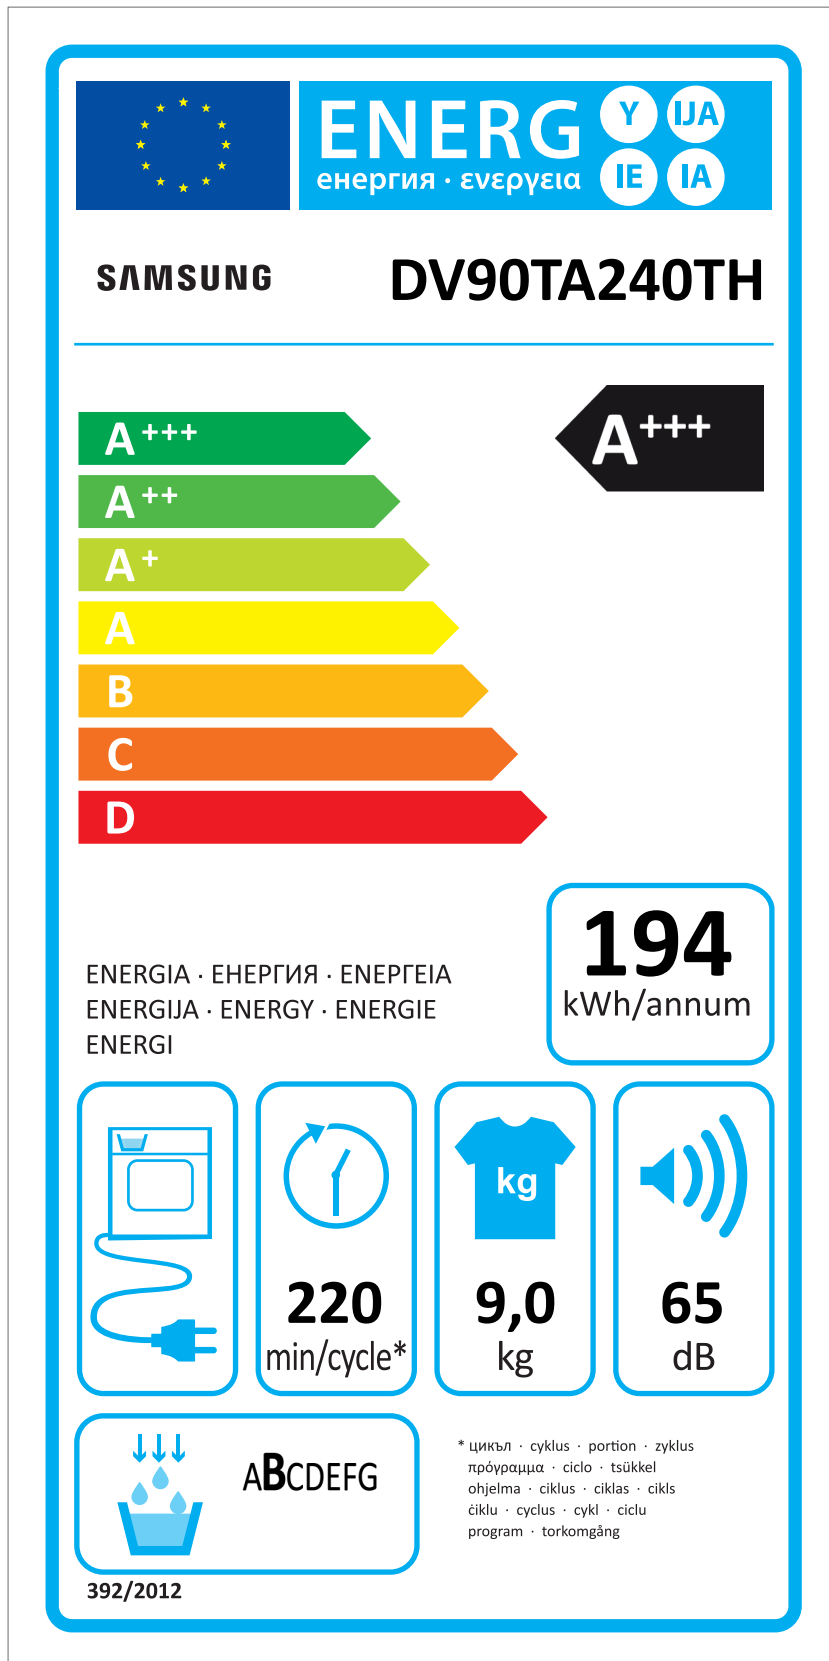

ERP LABEL ENERGY (DRYER CONDENSER TYPE)

CODE : DC68-03225C
Size : 110 x 220 (mm)
Material : ART