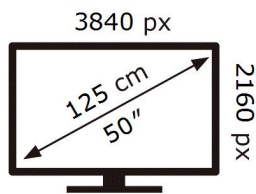

ENERG

SAMSUNG

UE50DU8072U

70 kWh/1000h

ABCDEF **G**

110 kWh/1000h

2019/2013