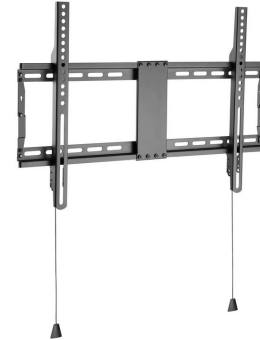

MPN: WALL-LARGE-BULK80

## Basic Large Wall Mount (80 pcs. BULK)

Entry Level Wall Mount size large up-to VESA 600x400 Max. load 70Kg

Typical installations:•Public area, such as office, hotel, shopping mall, trade fair, ect.

- For most 37"-80" flat panel TVs
- Load 70kgs
- click-in spring lock with easily-release cord
- Compatible with VESA hole up to 600x400

## Specifications

Design	Housing material	Steel
	Product colour	Black
	RoHS compliance	Yes
Ergonomics	Height adjustment	Yes
Mounting	Maximum screen size	80 "
	Maximum VESA mount	600 x 400 mm
	Maximum weight capacity	70 kg
	Minimum screen size	37 "
	Minimum VESA mount	200 x 200 mm
	Mounting type	Wall
	Number of displays supported	1
	Panel mounting interface	200 x 200, 300 x 300, 400 x 200, 400 x 400 mm
	Suitable for	TV
Other features	Adjustable	Yes
	Mounting interface	VESA
	VESA mounting	Yes
Packaging content	Manual	Yes
	Mounting kit	Yes
	Screws included	Yes
	User guide	Yes
Vendor information	Brand Name	Vivolink
	Warranty	12 Year(s)