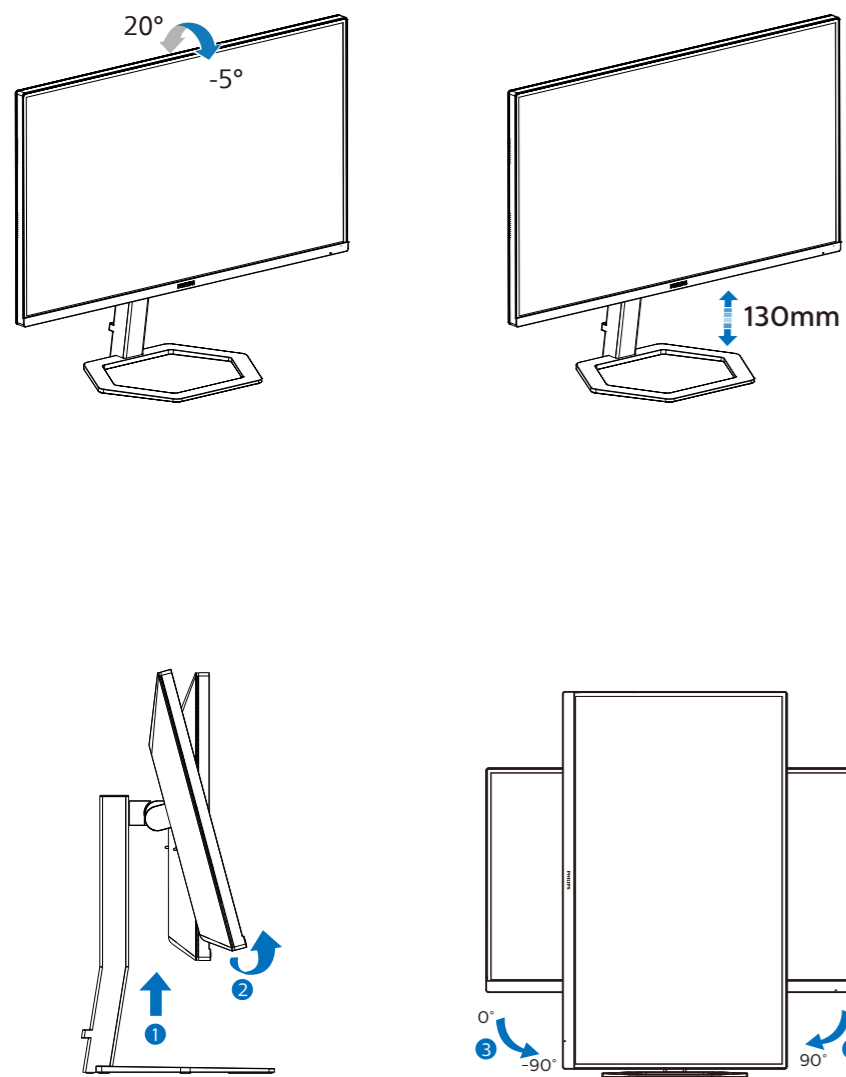

5

Register your product and get support at www.philips.com/support

FAQ

Software SmartControl

User Manual

Version: 32E1N5800Q2T
2024 © TOP Victory Investments Ltd. All rights reserved.

HDMI

www.philips.com

Printed in China

Q41G32M281325A

PHILIPS

Monitor

5000 Series