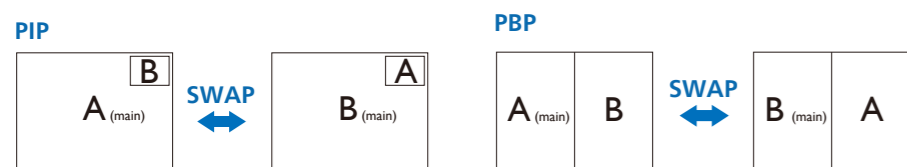

6

MultiView		SUB SOURCE POSSIBILITY (x1)			
MAIN SOURCE (x1)	Inputs	HDMI	DisplayPort	USBC1	
	HDMI	●	●	●	
	DisplayPort	●	●	●	
	USBC1	●	●	●