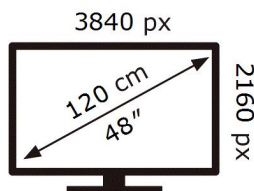

ENERG

SAMSUNG

QE48S90DAE

66 kWh/1000h

ABCDEF **G**

HDR

103 kWh/1000h

2019/2013