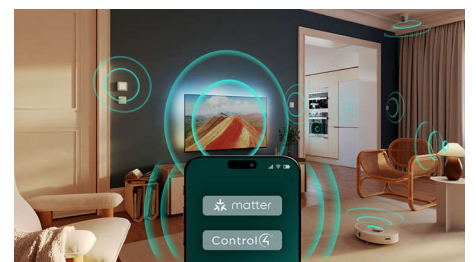

IOT Smart Home experience

Compatible with Matter and Control4.