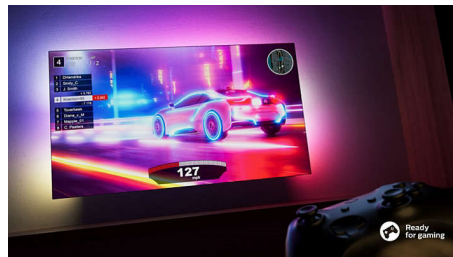

TITAN OS smart platform

Finding what you love is quick and easy with our TITAN OS smart TV platform. Enjoying a series? You can continue watching straight from the home screen. If you're looking for something new, you can browse categories like action or drama and see suggestions from the top streaming services—all in one place.

Ready for gaming

HDMI VRR lets you get the best from your console, with fast gameplay and smooth

graphics. Low-input-lag setting activates automatically when you turn on your console. Ambilight's gaming mode makes the thrills feel bigger.

Picture/Display

- Diagonal screen size (inch): 50 inch
- Diagonal screen size (metric): 126 cm
- Display: 4K Ultra HD LED
- Panel resolution: 3840 x 2160
- Picture engine: Pixel Precise Ultra HD

Display input resolution