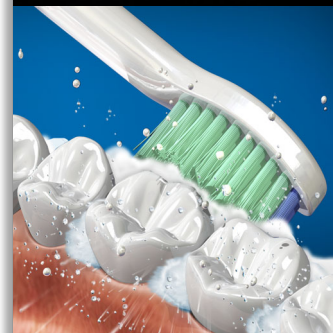

Philips Sonicare FlexCare
Sonic electric toothbrush

3 modes
2 brush heads

FlexCare