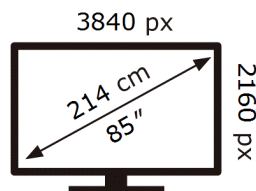

ENERG

Samsung

BE85D-H

166 kWh/1000h

ABCDEF **G**

250 kWh/1000h

2019/2013