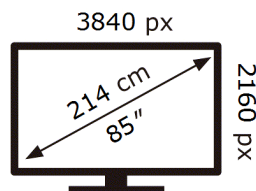

Samsung

BE85D-H

**166** kWh/1000h

ABCDEF **G**

**250** kWh/1000h

**ENERG** 

Samsung

BE85D-H