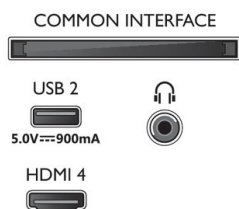

360 photo, HEIF

Design

- Colors of TV: Anthracite grey bezel
- Stand design: Anthracite grey offset sticks

Dimensions

- Box dimensions (W x H x D): 1100.0 x 695.0 x 140.0 mm
- Set dimensions (W x H x D): 963.0 x 557.0 x 77.1 mm
- Set dimensions with stand (W x H x D): 963.0 x 584.0/629.0 x 226.0 mm
- Product weight: 8.8 kg
- Product weight (+stand): 9.2 kg
- Weight incl. Packaging: 12.0 kg
- Wall mount compatible: 100 x 200 mm
- Stand dimensions (W x H x D): 785.0 x 26.0/71.0 x 226.0 mm
- Distance between 2 stands: 785.0 mm
- Stand height to TV bottom edge: 26.0/71.0 mm

Connections

Side

Bottom

Issue date 2023-03-02

Version: 2.3.2

12 NC: 8670 001 88543
EAN: 87 18863 03765 2

© 2023 Koninklijke Philips N.V.
All Rights reserved.

Specifications are subject to change without notice.
Trademarks are the property of Koninklijke Philips N.V.
or their respective owners.