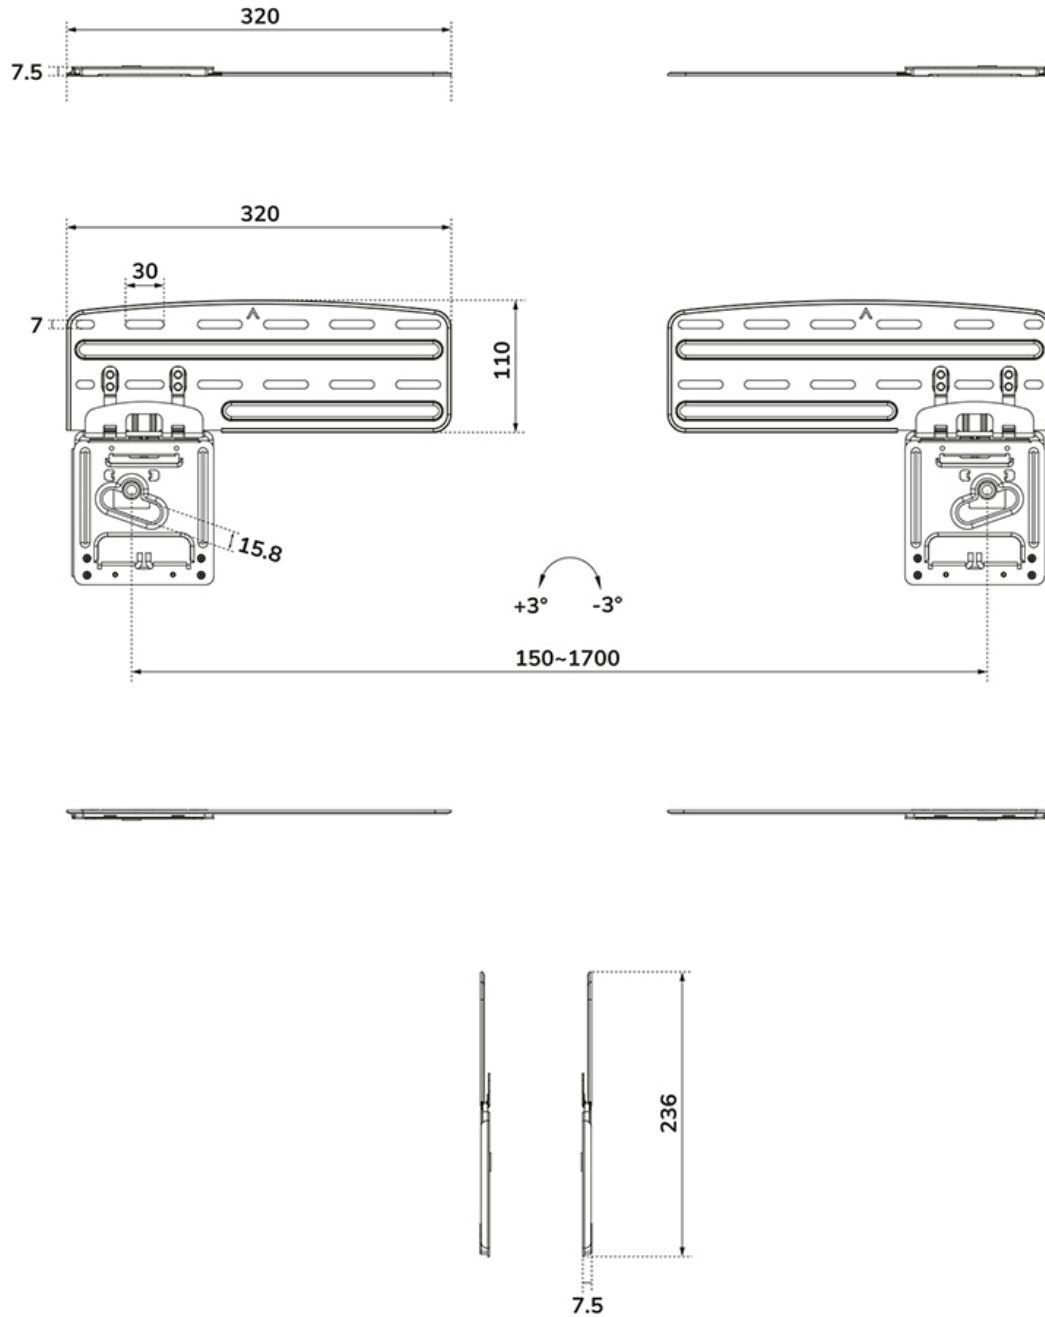

WL30-265BL1

NEOMOUNTS ULTRA-VLAKKE TV

Neomounts

Measuring unit: mm