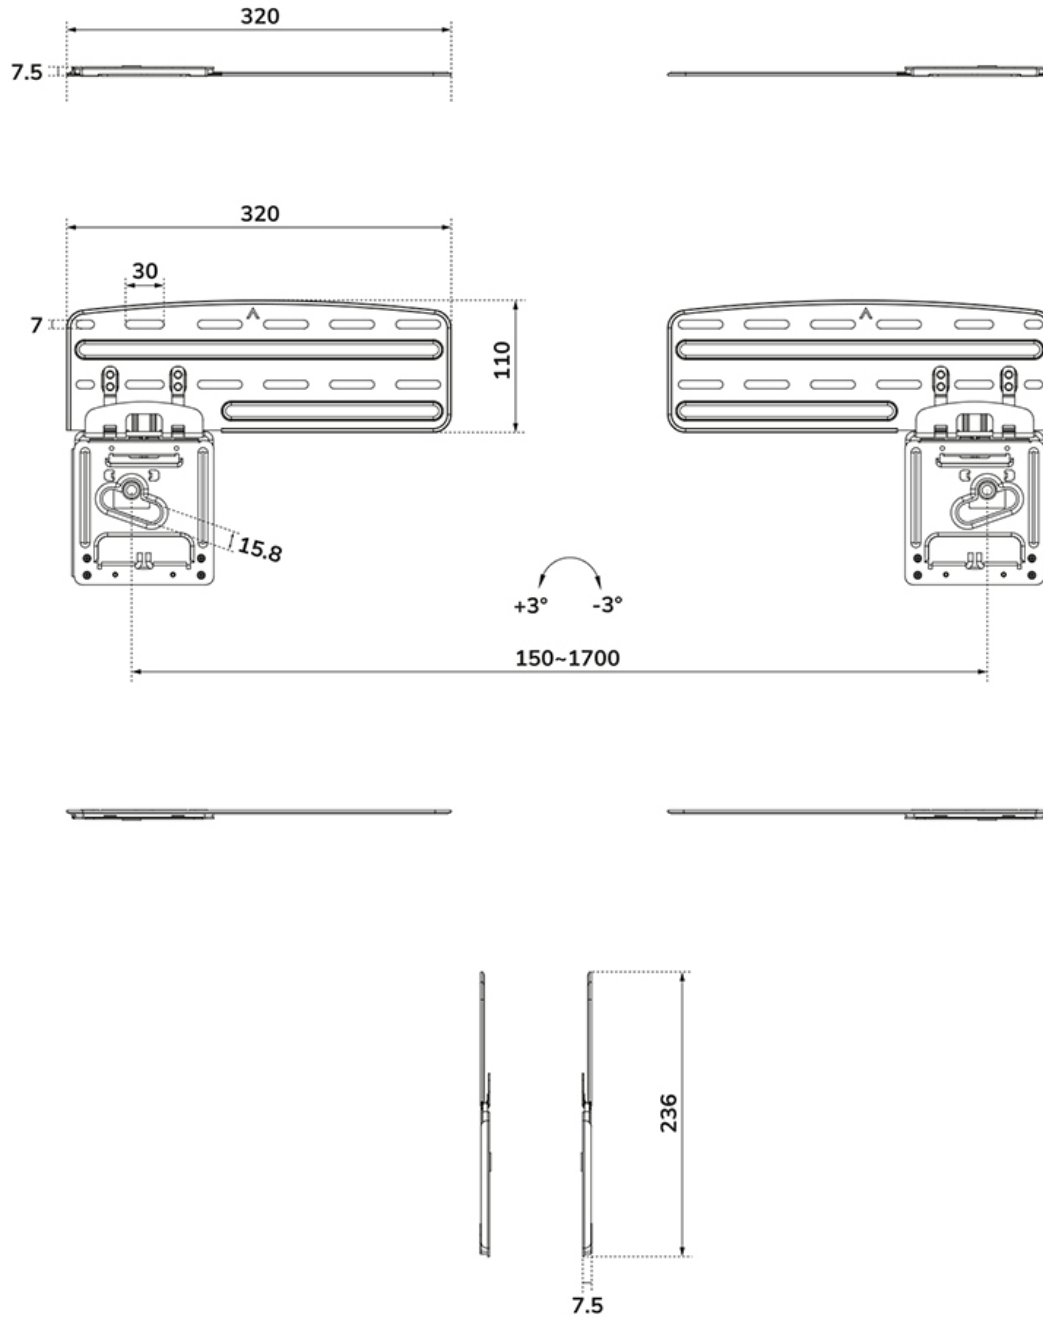

Type	Fixed
Lockable	Not lockable
Height	23,6 cm
Width	64 cm
Depth	0,75 cm

INFORMATION

Color	Black
Main material	Steel
Warranty	5 year
EAN code	8717371443900

*Please note: The inch sizes stated are just an indication, combined with the weight and VESA sizes. The maximum weight and VESA size are absolute restrictions for the products and should not be exceeded.

The WL30-265BL1 is suitable for screens that meet VESA hole pattern 150x100 to 1200x800 mm and supports a maximum weight of 60kg. Strong magnetic contacts ensure solid placement of the screen while the convenient kickstand option allows easy access to cables and connectors behind the screen. Anti-skid pads ensure safe and scratch-free installation of the screen to the mount.

NOT compatible with Samsung models

WL30-265BL1

NEOMOUNTS ULTRA-FLAT TV WALL MOUNT

Neomounts

Measuring unit: mm