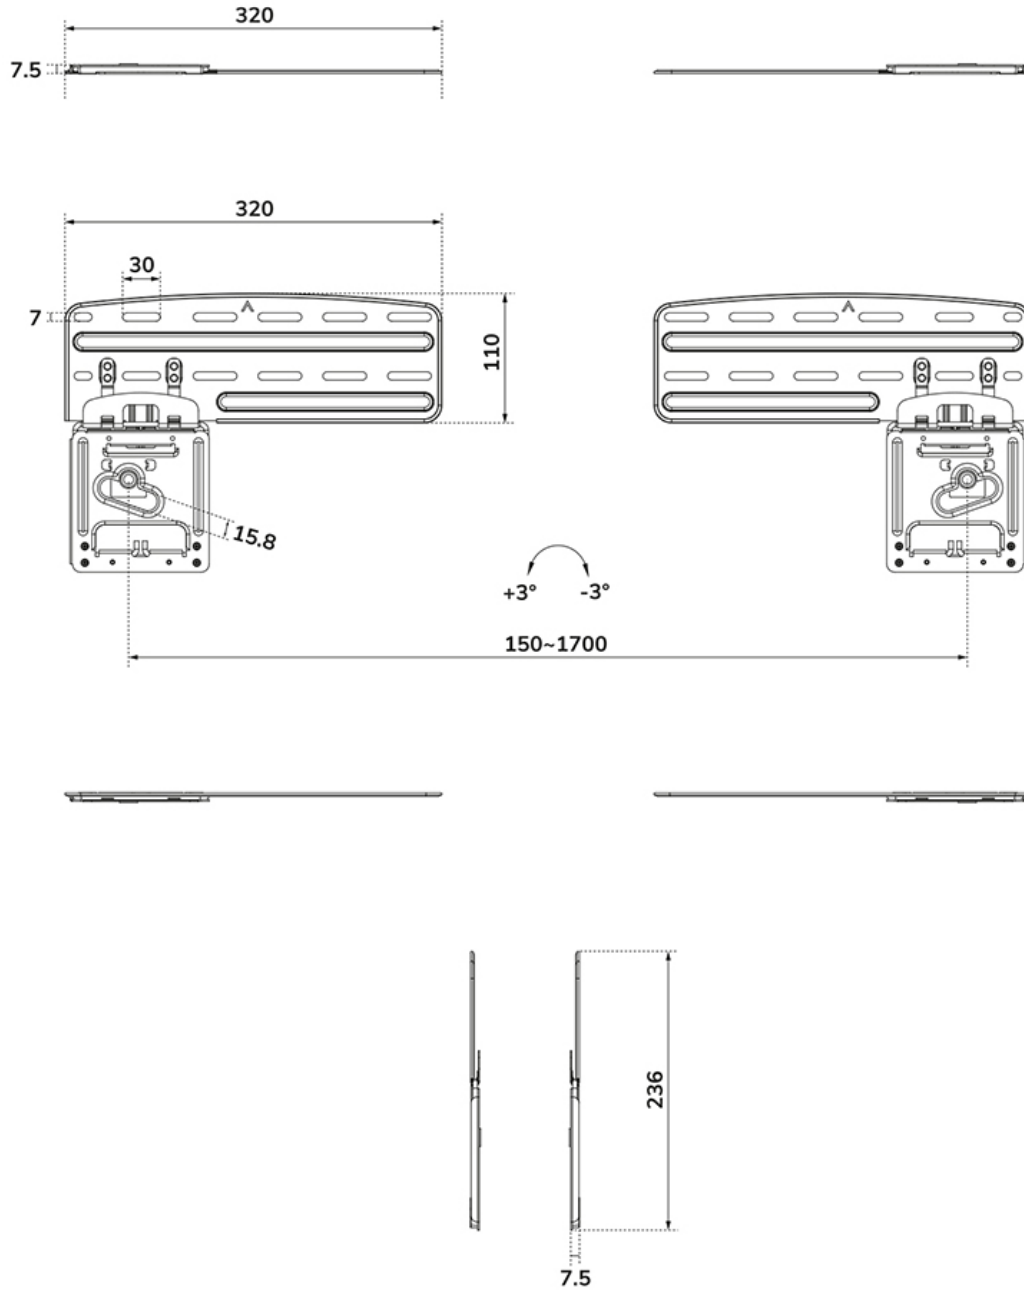

The WL30-265BL1 is suitable for screens that meet VESA hole pattern 150x100 to 1200x800 mm and supports a maximum weight of 60kg. Strong magnetic contacts ensure solid placement of the screen while the convenient kickstand option allows easy access to cables and connectors behind the screen. Anti-skid pads ensure safe and scratch-free installation of the screen to the mount.

Neomounts

Measuring unit: mm