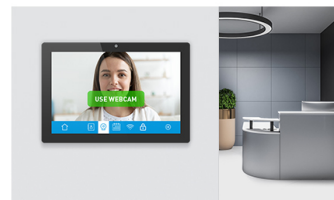

10.1” PCAP 10pt Touchscreen with Android and Power over Ethernet Technology

The ProLite TW1023ASC-B2P touch panel PC is a perfect choice for high-use environments such as retail, interactive POS, information desks or hospitality applications. Thanks to the pre-installed Android operating system, it is possible to easily customize the monitor by installing applications directly to it.

The Power over Ethernet technology (POE) allows to provide both data connection and power by a single cable, simplifying all installations. This monitor can operate in landscape, portrait or face-up orientation. Together with the built-in camera, microphone and speakers it offers limitless, interactive installation possibilities.

Built-in webcam, microphone & speakers

Making the screen a perfect solution for semi or fully automated reception solutions allowing businesses to track and manage visitor traffic at the front desk lobby without compromising on the safety and security of your staff, visitors and company assets.