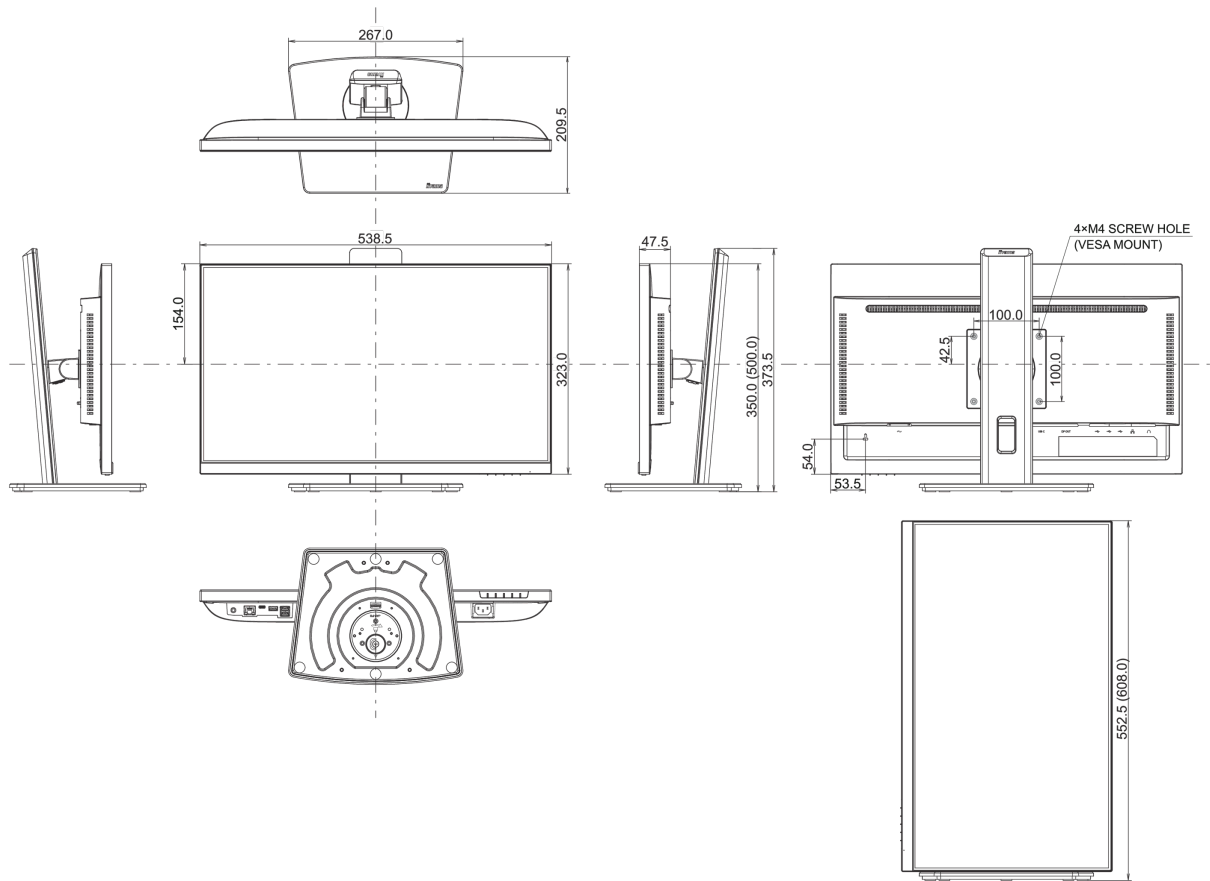

## 04 MECHANICAL

<b>Display position adjustments</b>	height, swivel, tilt, pivot (rotation both sides)
<b>Height adjustment</b>	150mm

<b>Rotation (PIVOT function)</b>	90°
<b>Swivel stand</b>	120°; 60° left; 60° right
<b>Tilt angle</b>	23° up; 5° down
<b>VESA mounting</b>	100 x 100mm
<b>Cable management system</b>	yes

## 08 DIMENSIONS / WEIGHT

<b>Product dimensions W x H x D</b>	538.5 x 350 (500) x 209.5mm
<b>Box dimensions W x H x D</b>	685 x 405 x 126mm
<b>Weight (without box)</b>	5.3kg
<b>Weight (with box)</b>	7.4kg
<b>EAN code</b>	4948570124954