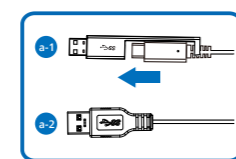

USB hub (USB A-C)