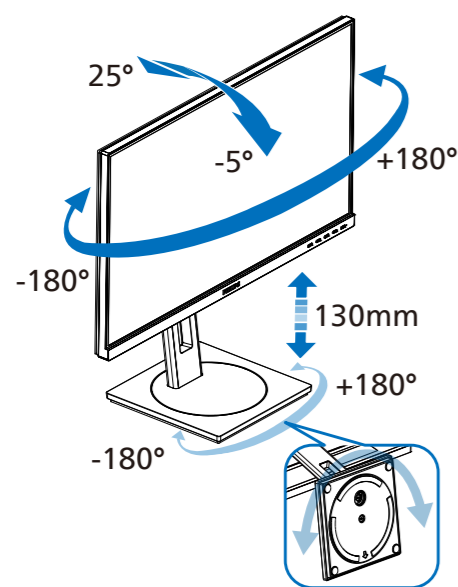

5

Register your product and get support at www.philips.com/support

Version: M1127BU3900Q1WWT
2024 © TOP Victory Investments Ltd. All rights reserved.

HDMI
The terms HDMI, HDMI High-Definition Multimedia Interface, HDMI Trade Dress and the HDMI Logos are trademarks or registered trademarks of HDMI Licensing Administrator, Inc.

www.philips.com

Energy Labelling
27B1U3900

Printed in China

H41G785481386A

PHILIPS

Business Monitor

3000 Series

27B1U3900

Quick Start

Register your product and get support at www.philips.com/welcome

Contents

Power

USB C-C

USB C-A

USB C-C/A

HDMI

DP

SC 所有插图和产品配件仅为示意参考。因销售区域差异，产品可能不含有以上配件，具体以实物为准。

JP 表示されている画像は説明のみを目的としています。実際の付属品は国や地域によって異なる場合がございます。

KO 표시된 이미지는 이해를 돕기 위한 것으로 실제 제품 및 액세서리는 국가 또는 지역에 따라 다를 수 있습니다. 실제 제품 및 동봉된 액세서리를 확인하세요.

1

▲ CAUTION: Place the monitor face down on a smooth surface. Pay attention not to scratch or damage the screen.

2

USB docking (USB C-C)

USB hub (USB A-C)

3

4

PIP

PBP

		SUB SOURCE POSSIBILITY (x1)			
MultiView	Inputs	HDMI 1	HDMI 2	DisplayPort	USBC
MAIN SOURCE (x1)	HDMI 1	●	●	●	●
	HDMI 2	●	●	●	●
	DisplayPort	●	●	●	●
	USBC	●	●	●	●