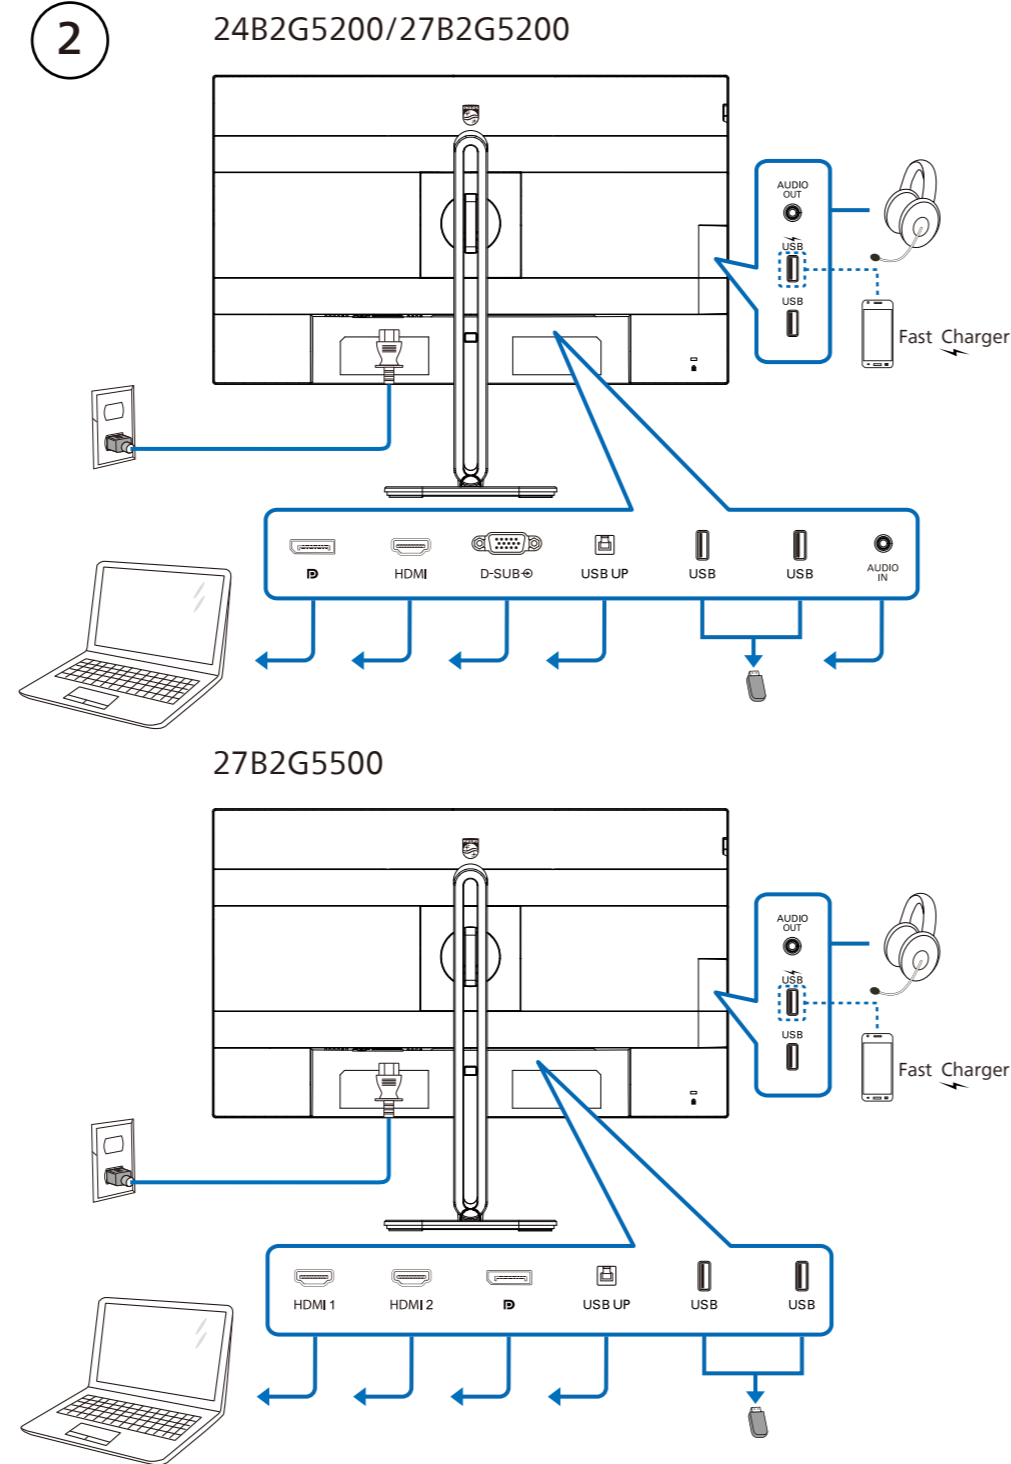

▲ CAUTION: Place the monitor face down on a smooth surface. Pay attention not to scratch or damage the screen.

2