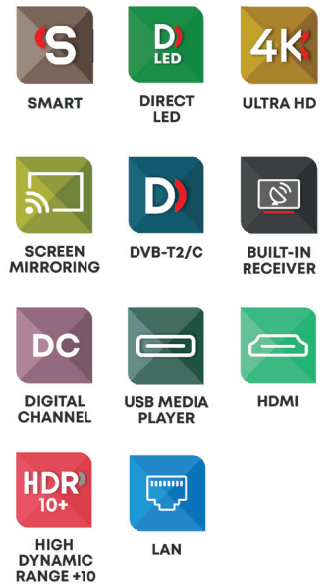

TORNADO

65UA3400X

65" Frameless 4K UHD Google TV with HDR10 and HLG

EAN 6221127406504

 Google TV

TELEVISION

- **Stunning 65" 4K UHD Display – Ultra-sharp resolution with HDR10 + HLG for an immersive experience**
- **Frameless Modern Design – Edge-to-edge viewing with a sleek black profile**
- **Google TV Smart Interface – Access Netflix, YouTube, Prime Video, and more via Google Play**
- **Voice-Enabled Remote + Google Assistant – Hands-free control and intuitive interaction**
- **Built-in Chromecast – Easily cast content from your smartphone or tablet**
- **Full Smart Connectivity – 3 HDMI, 2 USB, Bluetooth 5.0, LAN, Wi-Fi, AV-in, optical out, headphone jack**

TORNADO

TELEVISION

The Tornado 65UA3400X delivers a cinematic viewing experience with a stunning 65-inch frameless display and Ultra HD 4K resolution (3840 x 2160). With HDR10 and HLG support, it brings out more depth and color across your favorite content—whether you're streaming movies, watching live TV, or gaming.

The included Bluetooth + IR remote features integrated voice control for smooth navigation, and Bluetooth 5.0 and Wi-Fi 5 ensure stable wireless connectivity for a responsive experience.

Smart input options include 3 HDMI 2.0 ports, 2 USB ports, LAN, optical audio out, AV-in, and a headphone jack. Full tuner support is built-in for DVB-T/T2/C/S2, and the TV also includes HDMI-CEC, Teletext, and HbbTV compatibility.

With 400 x 200 mm VESA wall-mount support, a minimalist frameless design, and dual 12W speakers, the Tornado 65UA3400X is built to be the centerpiece of your living space—offering premium 4K performance, smart features, and an elegant look.