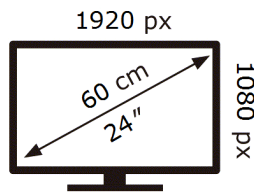

ENERG 

Samsung

S24D300GAU

15 kWh/1000h

2019/2013