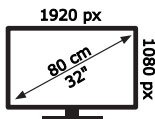

# ENERG

**JVC**

**LT-32VAF335I**

**26** kWh/1000h

ABCDEF **G**

**45** kWh/1000h

**50736442**